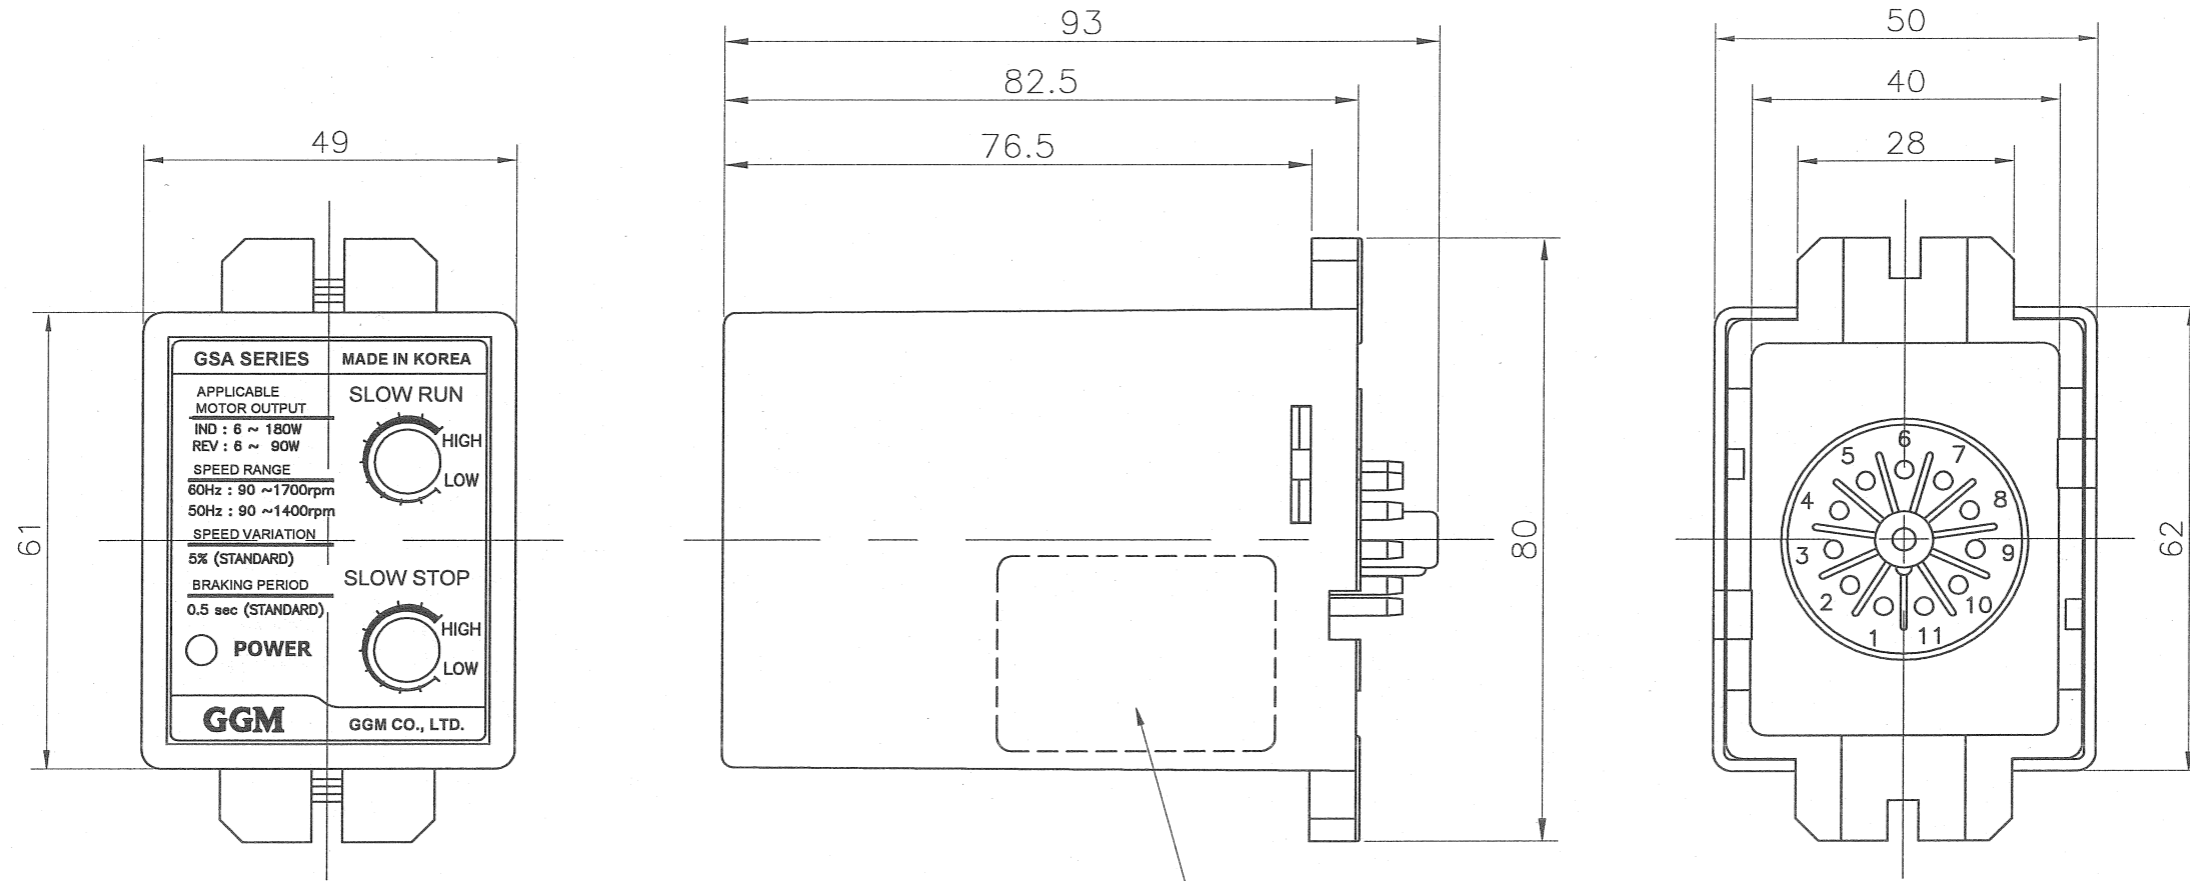

No.	REMARK	REVISION No.	SIGN

● 명판사양

GSA-C	
GGM	CONTROLLER
AC 220V 50/60Hz	
GGM Co., Ltd. GAJJA26 MADE IN KOREA	

GSA-U	
GGM	CONTROLLER
AC 110V 50/60Hz	
GGM Co., Ltd. GAJJA26 MADE IN KOREA	

GSA-L	
GGM	CONTROLLER
AC 200V 50/60Hz	
GGM Co., Ltd. GAJJA26 MADE IN KOREA	

GSA-J	
GGM	CONTROLLER
AC 100V 50/60Hz	
GGM Co., Ltd. GAJJA26 MADE IN KOREA	
(37.6)	

● 모델명

No.	모델명	전압사양
01	GSA-C	AC 220~240V
02	GSA-U	AC 110~115V
03	GSA-L	AC 200V
04	GSA-J	AC 100V

DRAW	SCALE : 1 / 1	PART NAME	OUTLINE
DESIGNED	UNIT : mm	APPLICATION MODEL	
CHECKED		GSA SPEED CONTROLLER	
APPROVED		RELATION DWG.	DWG NO.
G G M GLOBAL GEARED MOTOR			