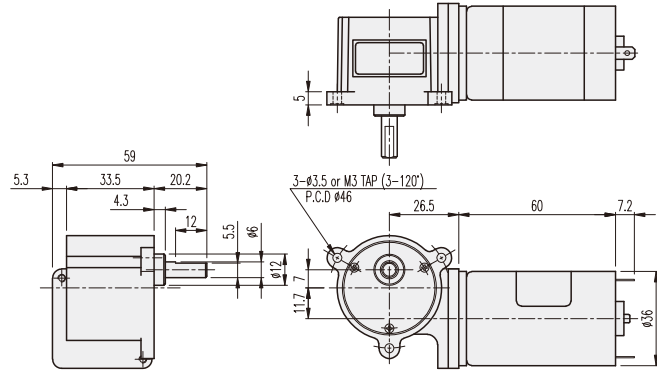

KWC-TYPE

Worm GEARHEAD

DIMENSIONS

KWC-3657 SERIES

MOTOR PERFORMANCE DATA

MODEL	ITEM	VOLTAGE (DC)	NO LOAD		AT MAX. EFF.			STALL		WEIGHT (g)
			mA	rpm	gf-cm	A	rpm	A	kgf-cm	
KD3657U1		12V	300	6000	200	1.5	5000	10	1.6	218
KD3657U2		24V	150	6000	200	0.9	5000	5	1.6	

AT MAXIMUM EFFICIENCY (KWC-□□□□-KD3657U□)

GEAR	MODEL	KD3657U1		KD3657U2	
		DC 12V		DC 24V	
		rpm	kgf-cm	rpm	kgf-cm
1/0025		200	1.1	200	1.1
1/0030		166	1.3	166	1.3
1/0050		100	2.2	100	2.2
1/0060		83	2.3	83	2.3
1/0075		66	2.9	66	2.9
1/0100		50	3.9	50	3.9
1/0125		40	4.9	40	4.9
1/0150		33	5.8	33	5.8
1/0200		25	6	25	6
1/0250		20	6	20	6
1/0300		16.6	6	16.6	6
1/0375		13.3	6	13.3	6
1/0500		10	6	10	6
1/0600		8.3	6	8.3	6
1/0750		6.6	6	6.6	6
1/0900		5.5	6	5.5	6
1/1050		4.7	6	4.7	6
1/1350		3.7	6	3.7	6
1/1500		3.3	6	3.3	6

* 색상의 감속비의 회전방향은 CW. [MOTOR의 (+)단자에 (+)전원인가시]