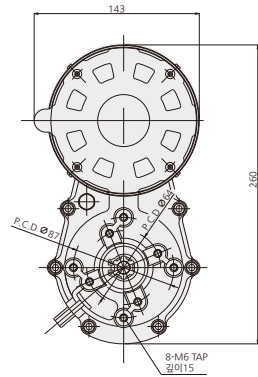

ICE MAKER MOTOR

80W

Ø120mm

CONNECTOR TYPE

DIMENSIONS

K12IP80N□ + KGJ SERIES

CONNECTION DIAGRAMS

출력축에서 볼 경우 CCW

SPECIFICATIONS

80W 연속정격, 4극

Model	Voltage (V)	Frequency (Hz)	Current (A)	Start T. (N·m/kgf·cm)	Rated T. (N·m/kgf·cm)	Speed (rpm)	Condenser (μF)
K12IP80NJ	100	50	1.6	0.38/3.8	0.56/5.6	1400	25
		60			0.47/4.7	1670	
K12IP80NC	220	50	0.8	0.38/3.8	0.56/5.6	1400	6
		60	0.75		0.47/4.7	1670	

AT Rated

FREQ(Hz)	50		60		50		60		50		60		50		60	
MODEL KGJ 207C	RPM	Kg·m	RPM	Kg·m	RPM	Kg·m	RPM	Kg·m	RPM	Kg·m	RPM	Kg·m	RPM	Kg·m	RPM	Kg·m
1/207	6.8	8.0	8.1	8.0												