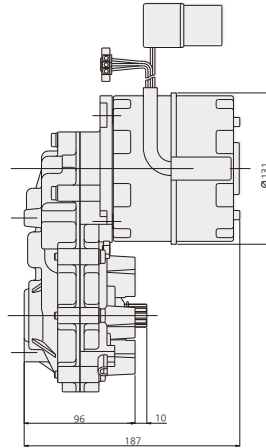

ICE MAKER MOTOR

80W

Ø120mm

CONNECTOR TYPE

DIMENSIONS

K12IP80N□ + KGJ SERIES

CONNECTION DIAGRAMS

출력축에서 볼 경우 CCW

SPECIFICATIONS

80W 연속정격, 4극

Model	Voltage (V)	Frequency (Hz)	Current (A)	Start T. (N·m/kgf·cm)	Rated T. (N·m/kgf·cm)	Speed (rpm)	Condenser (μF)
K12IP80NJ	100	50	1.6	0.38/3.8	0.56/5.6	1400	25
		60			0.47/4.7	1670	
K12IP80NC	220	50	0.8	0.38/3.8	0.56/5.6	1400	6
		60	0.75		0.47/4.7	1670	

AT Rated

FREQ(Hz)	50		60		50		60		50		60		50		60	
MODEL KGJ 207C	RPM	Kg·m	RPM	Kg·m	RPM	Kg·m	RPM	Kg·m	RPM	Kg·m	RPM	Kg·m	RPM	Kg·m	RPM	Kg·m
1/207	6.8	8.0	8.1	8.0												