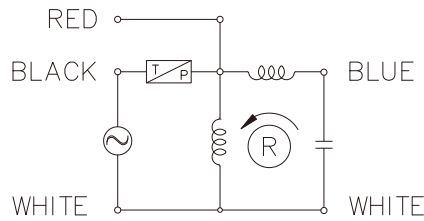

ICE MAKER MOTOR

80W

Ø120mm

CONNECTOR TYPE

DIMENSIONS

K12IP80N□ + KGJ SERIES

CONNECTION DIAGRAMS

출력축에서 볼 경우 CCW

SPECIFICATIONS

80W 연속정격, 4극

Model	Voltage (V)	Frequency (Hz)	Current (A)	Start T. (N·m/kgf·cm)	Rated T. (N·m/kgf·cm)	Speed (rpm)	Condenser (μF)
K12IP80NJ	100	50	1.6	0.38/3.8	0.56/5.6	1400	25
		60			0.47/4.7	1670	
K12IP80NC	220	50	0.8	0.38/3.8	0.56/5.6	1400	6
		60	0.75		0.47/4.7	1670	